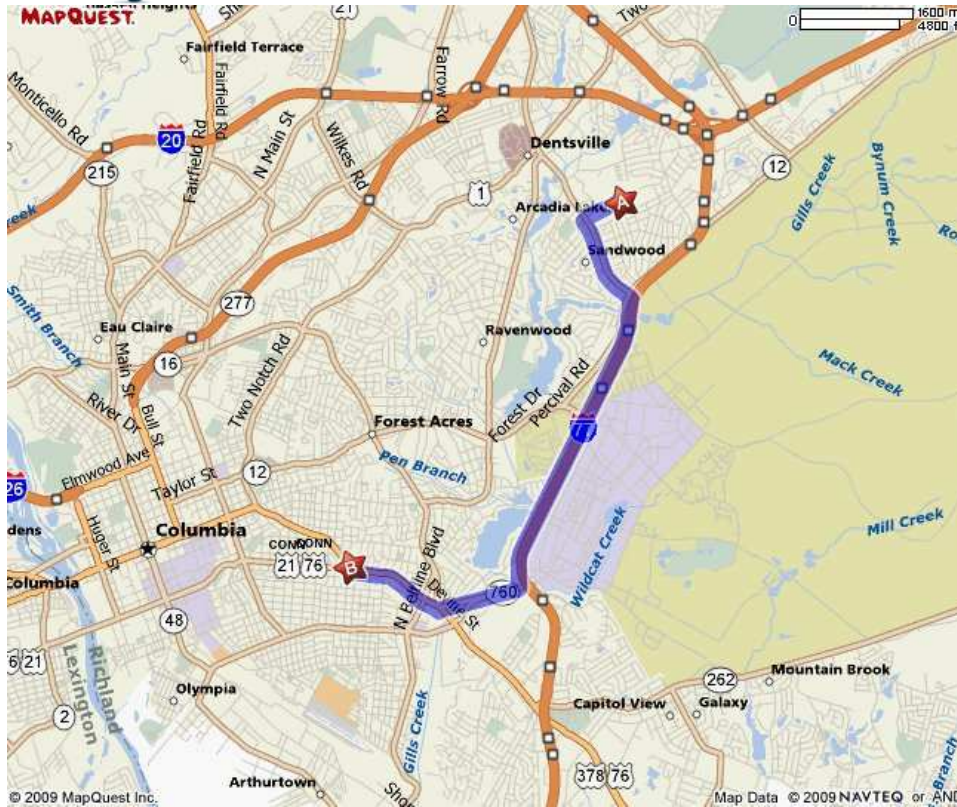

Total Time: 12 minutes Total Distance: 7.22 miles

A: 7500 Brookfield Rd, Columbia, SC 29223-2206

-  1: Start out going SOUTHWEST on BROOKFIELD RD toward MEREDITH SQ. 0.5 mi
-  2: Turn LEFT onto DECKER BLVD. 1.0 mi
-  3: Merge onto I-77 S. 3.3 mi
-  4: Merge onto FORT JACKSON BLVD/SC-760 W via EXIT 10. 1.2 mi
-  5: Turn SLIGHT RIGHT onto US-378/US-76/DEVINE ST. 1.1 mi
-  6: Turn SLIGHT RIGHT onto US-378/US-76/MILLWOOD AVE. 0.1 mi
-  7: End at 3319 Millwood Ave Columbia, SC 29205-1828

B: 3319 Millwood Ave, Columbia, SC 29205-1828

Total Time: 12 minutes Total Distance: 7.22 miles

Call 1-800-FREE411 (1-800-373-3411) and get MapQuest Directions via text message.

All rights reserved. Use subject to License/Copyright Map Legend  
Directions and maps are informational only. We make no warranties on the accuracy of their content, road conditions or route usability or expeditiousness. You assume all risk of use. MapQuest and its suppliers shall not be liable to you for any loss or delay resulting from your use of MapQuest. Your use of MapQuest means you agree to our [Terms of Use](#)