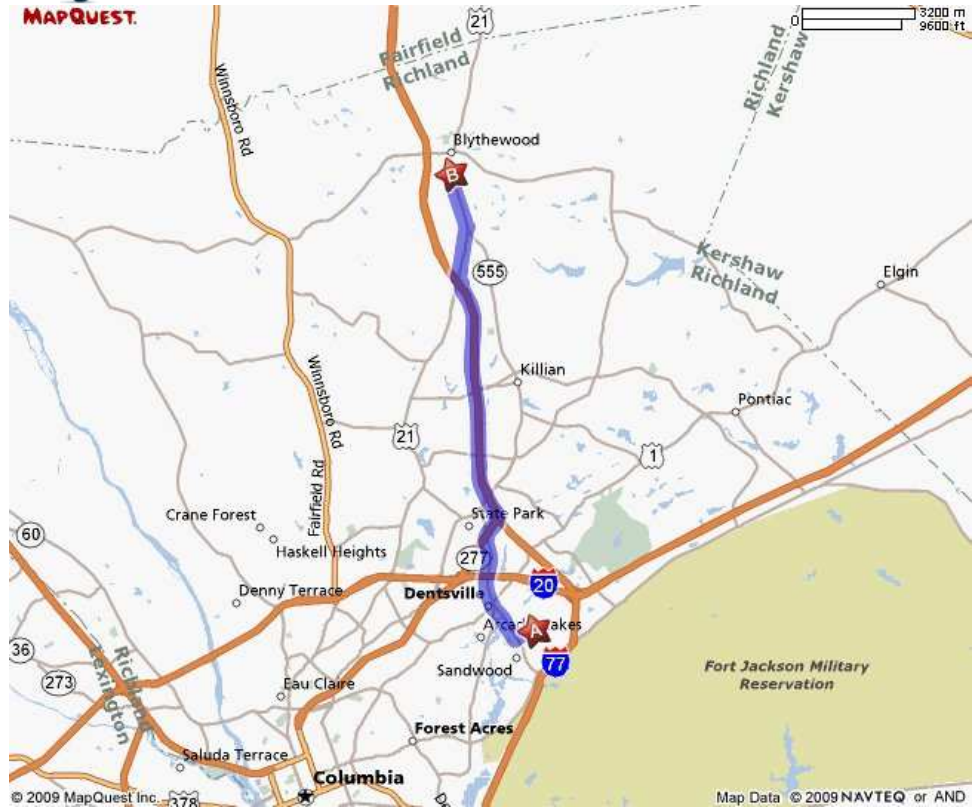

Total Time: 16 minutes Total Distance: 11.78 miles

A: 7500 Brookfield Rd, Columbia, SC 29223-2206

-  1: Start out going SOUTHWEST on BROOKFIELD RD toward MEREDITH SQ. 0.5 mi
-  2: Turn RIGHT onto DECKER BLVD. 1.0 mi
-  3: DECKER BLVD becomes PARKLANE RD. 1.6 mi
-  4: Merge onto SC-277 N. 0.8 mi
-  5: Merge onto I-77 N via the exit on the LEFT. 5.0 mi
-  6: Merge onto US-21 N via EXIT 24 toward BLYTHEWOOD. 2.9 mi
-  7: End at 10901 Wilson Blvd Blythewood, SC 29016-9241

B: 10901 Wilson Blvd, Blythewood, SC 29016-9241

Total Time: 16 minutes Total Distance: 11.78 miles

Need help on the go? Get Voice Activated Directions for free. Call 1-800-FREE411 (1-800-373-3411).

All rights reserved. Use subject to License/Copyright Map Legend
 Directions and maps are informational only. We make no warranties on the accuracy of their content, road conditions or route usability or expeditiousness. You assume all risk of use. MapQuest and its suppliers shall not be liable to you for any loss or delay resulting from your use of MapQuest. Your use of MapQuest means you agree to our [Terms of Use](#)